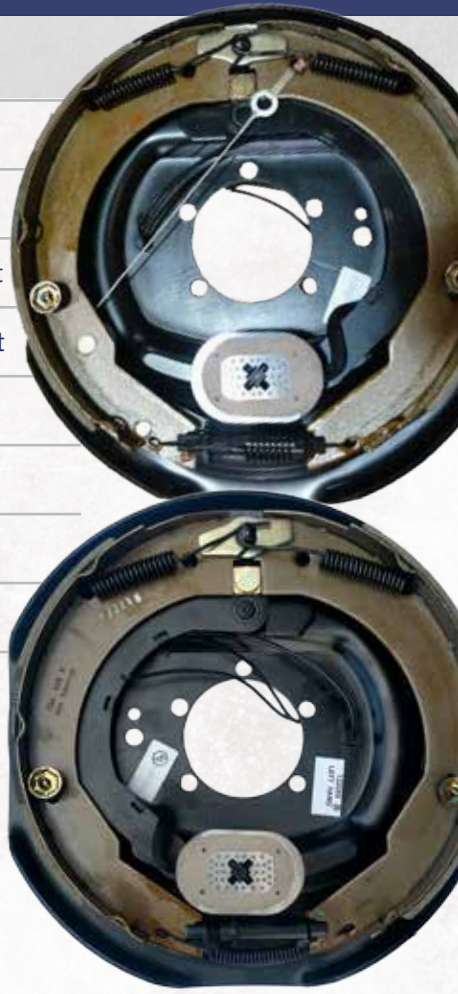

NEW PRODUCT AT REDNECK **SAME GREAT SERVICE**

Lippert Genuine OEM Replacement Brake Assemblies

- Lippert branded OEM replacement brakes
- No crack guarantee
- CSA certified where required
- Brakes will fit most axle brands including Lippert, Dexter, Al-ko, Rockwell American and others

Part #	Ref #	Description
LBE3510L	181412	10" x 2.25" Elec Brake Assembly, LH 3.5K Axles
LBE3510R	181413	10" x 2.25" Elec Brake Assembly, RH 3.5K Axles
LBE3510L-SA	181414	10" x 2.25" Elec Brake Assembly, LH 3.5K Axles, Self-Adjust
LBE3510R-SA	181415	10" x 2.25" Elec Brake Assembly, RH 3.5K Axles, Self-Adjust
LBE7012L	181416	12" x 2" Elec Brake Assembly, LH, 5.2-7K Axles
LBE7012R	181417	12" x 2" Elec Brake Assembly, RH, 5.2-7K Axles
LBE7012L-SA	181418	12" x 2" Elec Brake Assembly, LH, 5.2-7K Axles, Self-Adjust
LBE7012R-SA	181419	12" x 2" Elec Brake Assembly, RH, 5.2-7K Axles, Self-Adjust