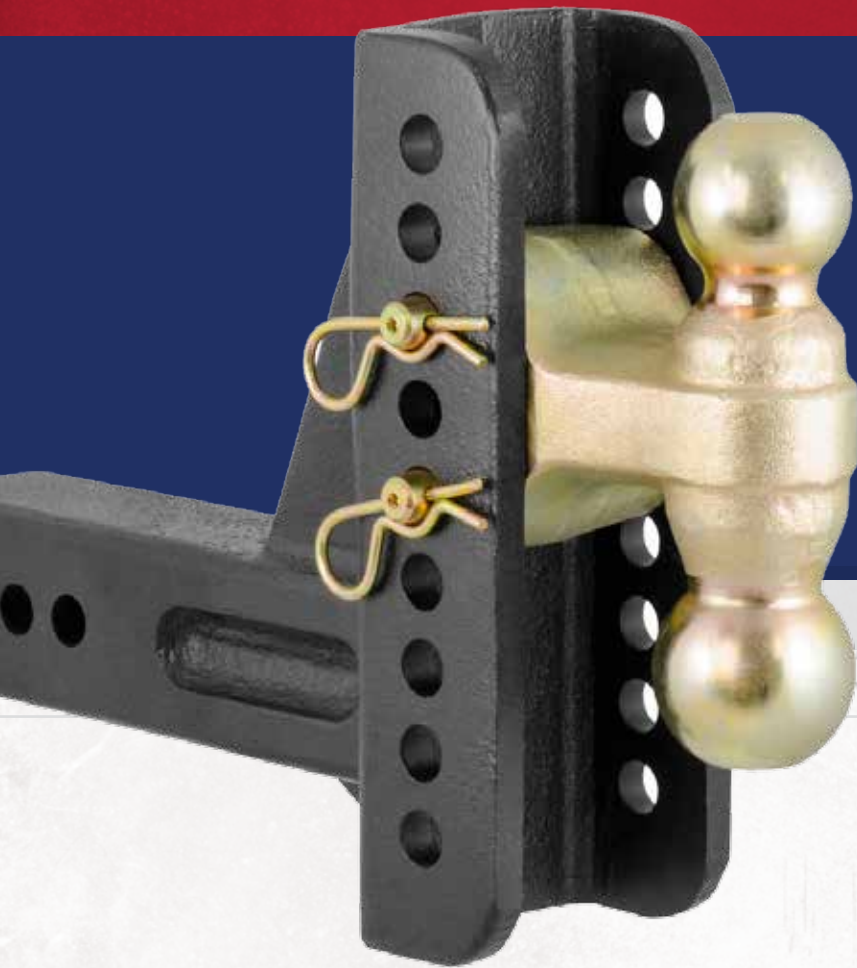

NEW PRODUCT AT REDNECK SAME GREAT SERVICE

THE BIGGEST AND BADDEST 2.5" ADJUSTABLE BALL MOUNT

- Fits 2.5" receivers
- Only adjustable ball mount rated at 20,000 lbs on the market
- Features both a 2" or a 2 5/16" ball
- 6" drop and 5 1/4" rise built in
- Built-in anti-rattle design