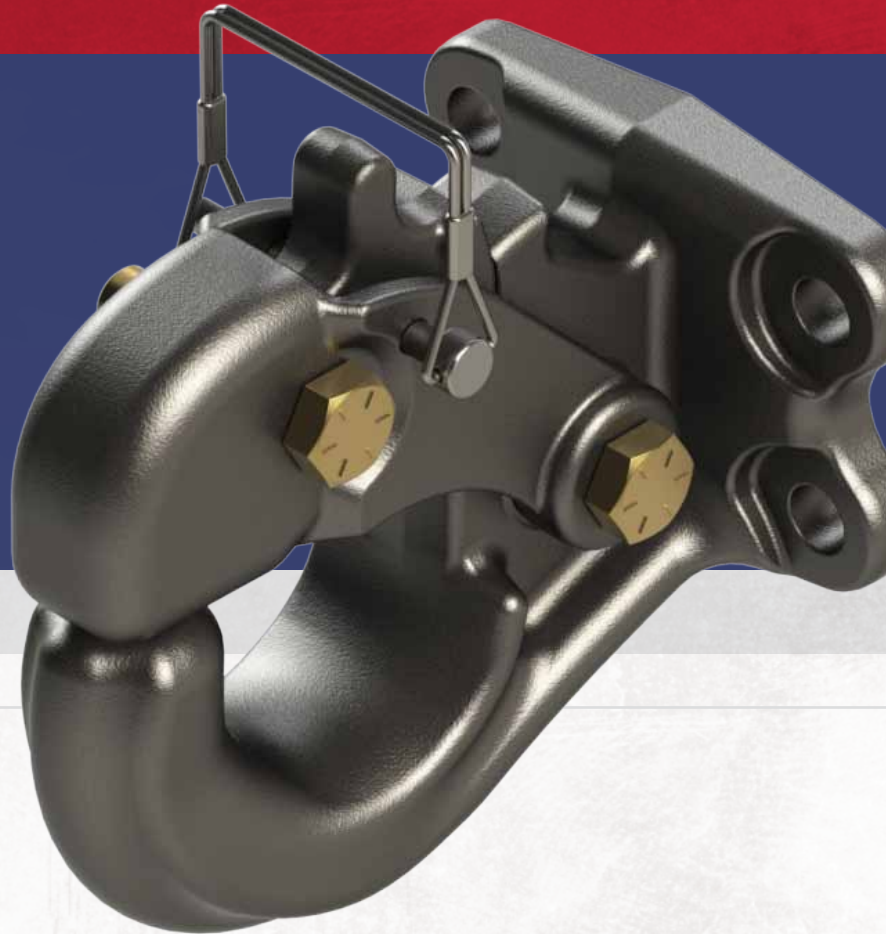

NEW PRODUCT AT REDNECK SAME GREAT SERVICE

Exclusive Black Powder Coat Rigid Pintle Hook
Made in America by Wallace Forge

- Made with drop forged steel
- 16,000 LBS capacity
- Best used with Wallace Forge Powder Coat Drawbars and Towing Rings